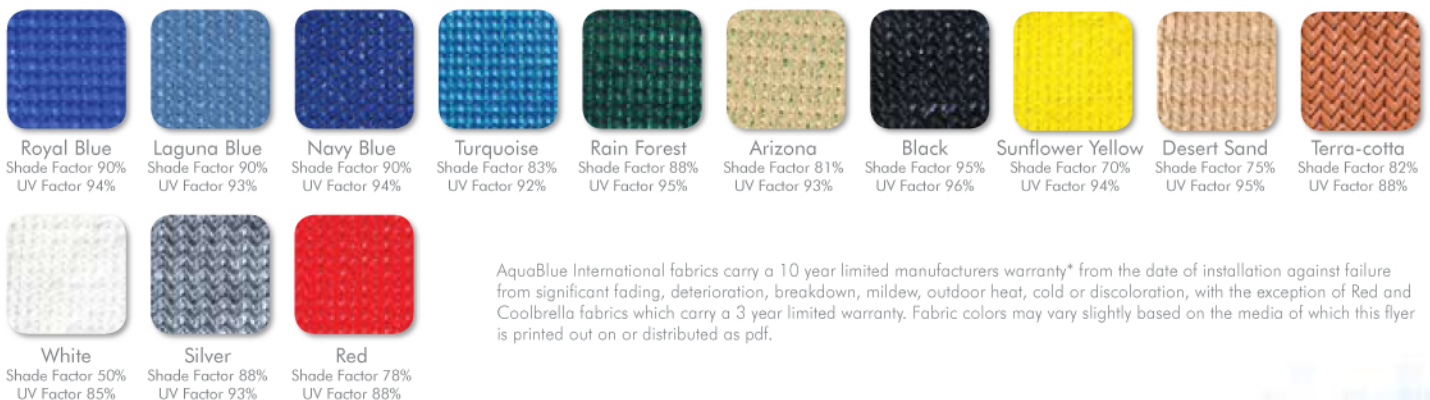

## Steel Colors

## Fiberglass Colors

## Plastic Colors

Colors shown are representative of most popular color selections. All colors including custom matched colors are available upon request. If you have a color you'd like that isn't shown here just ask your sales representative for it and they will provide the appropriate color sample.

## Canopy Fabric Colors

AquaBlue International fabrics carry a 10 year limited manufacturers warranty\* from the date of installation against failure from significant fading, deterioration, breakdown, mildew, outdoor heat, cold or discoloration, with the exception of Red and Coolbrella fabrics which carry a 3 year limited warranty. Fabric colors may vary slightly based on the media of which this flyer is printed out on or distributed as pdf.